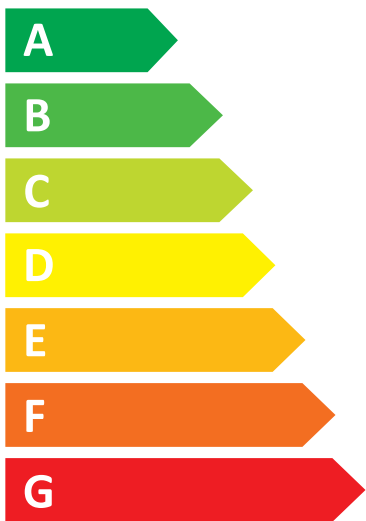

ENERG

Geratek

Frankfurt WM7450

44 kWh /

7,0 kg

3:28

45 L

ABC**C**DEFG